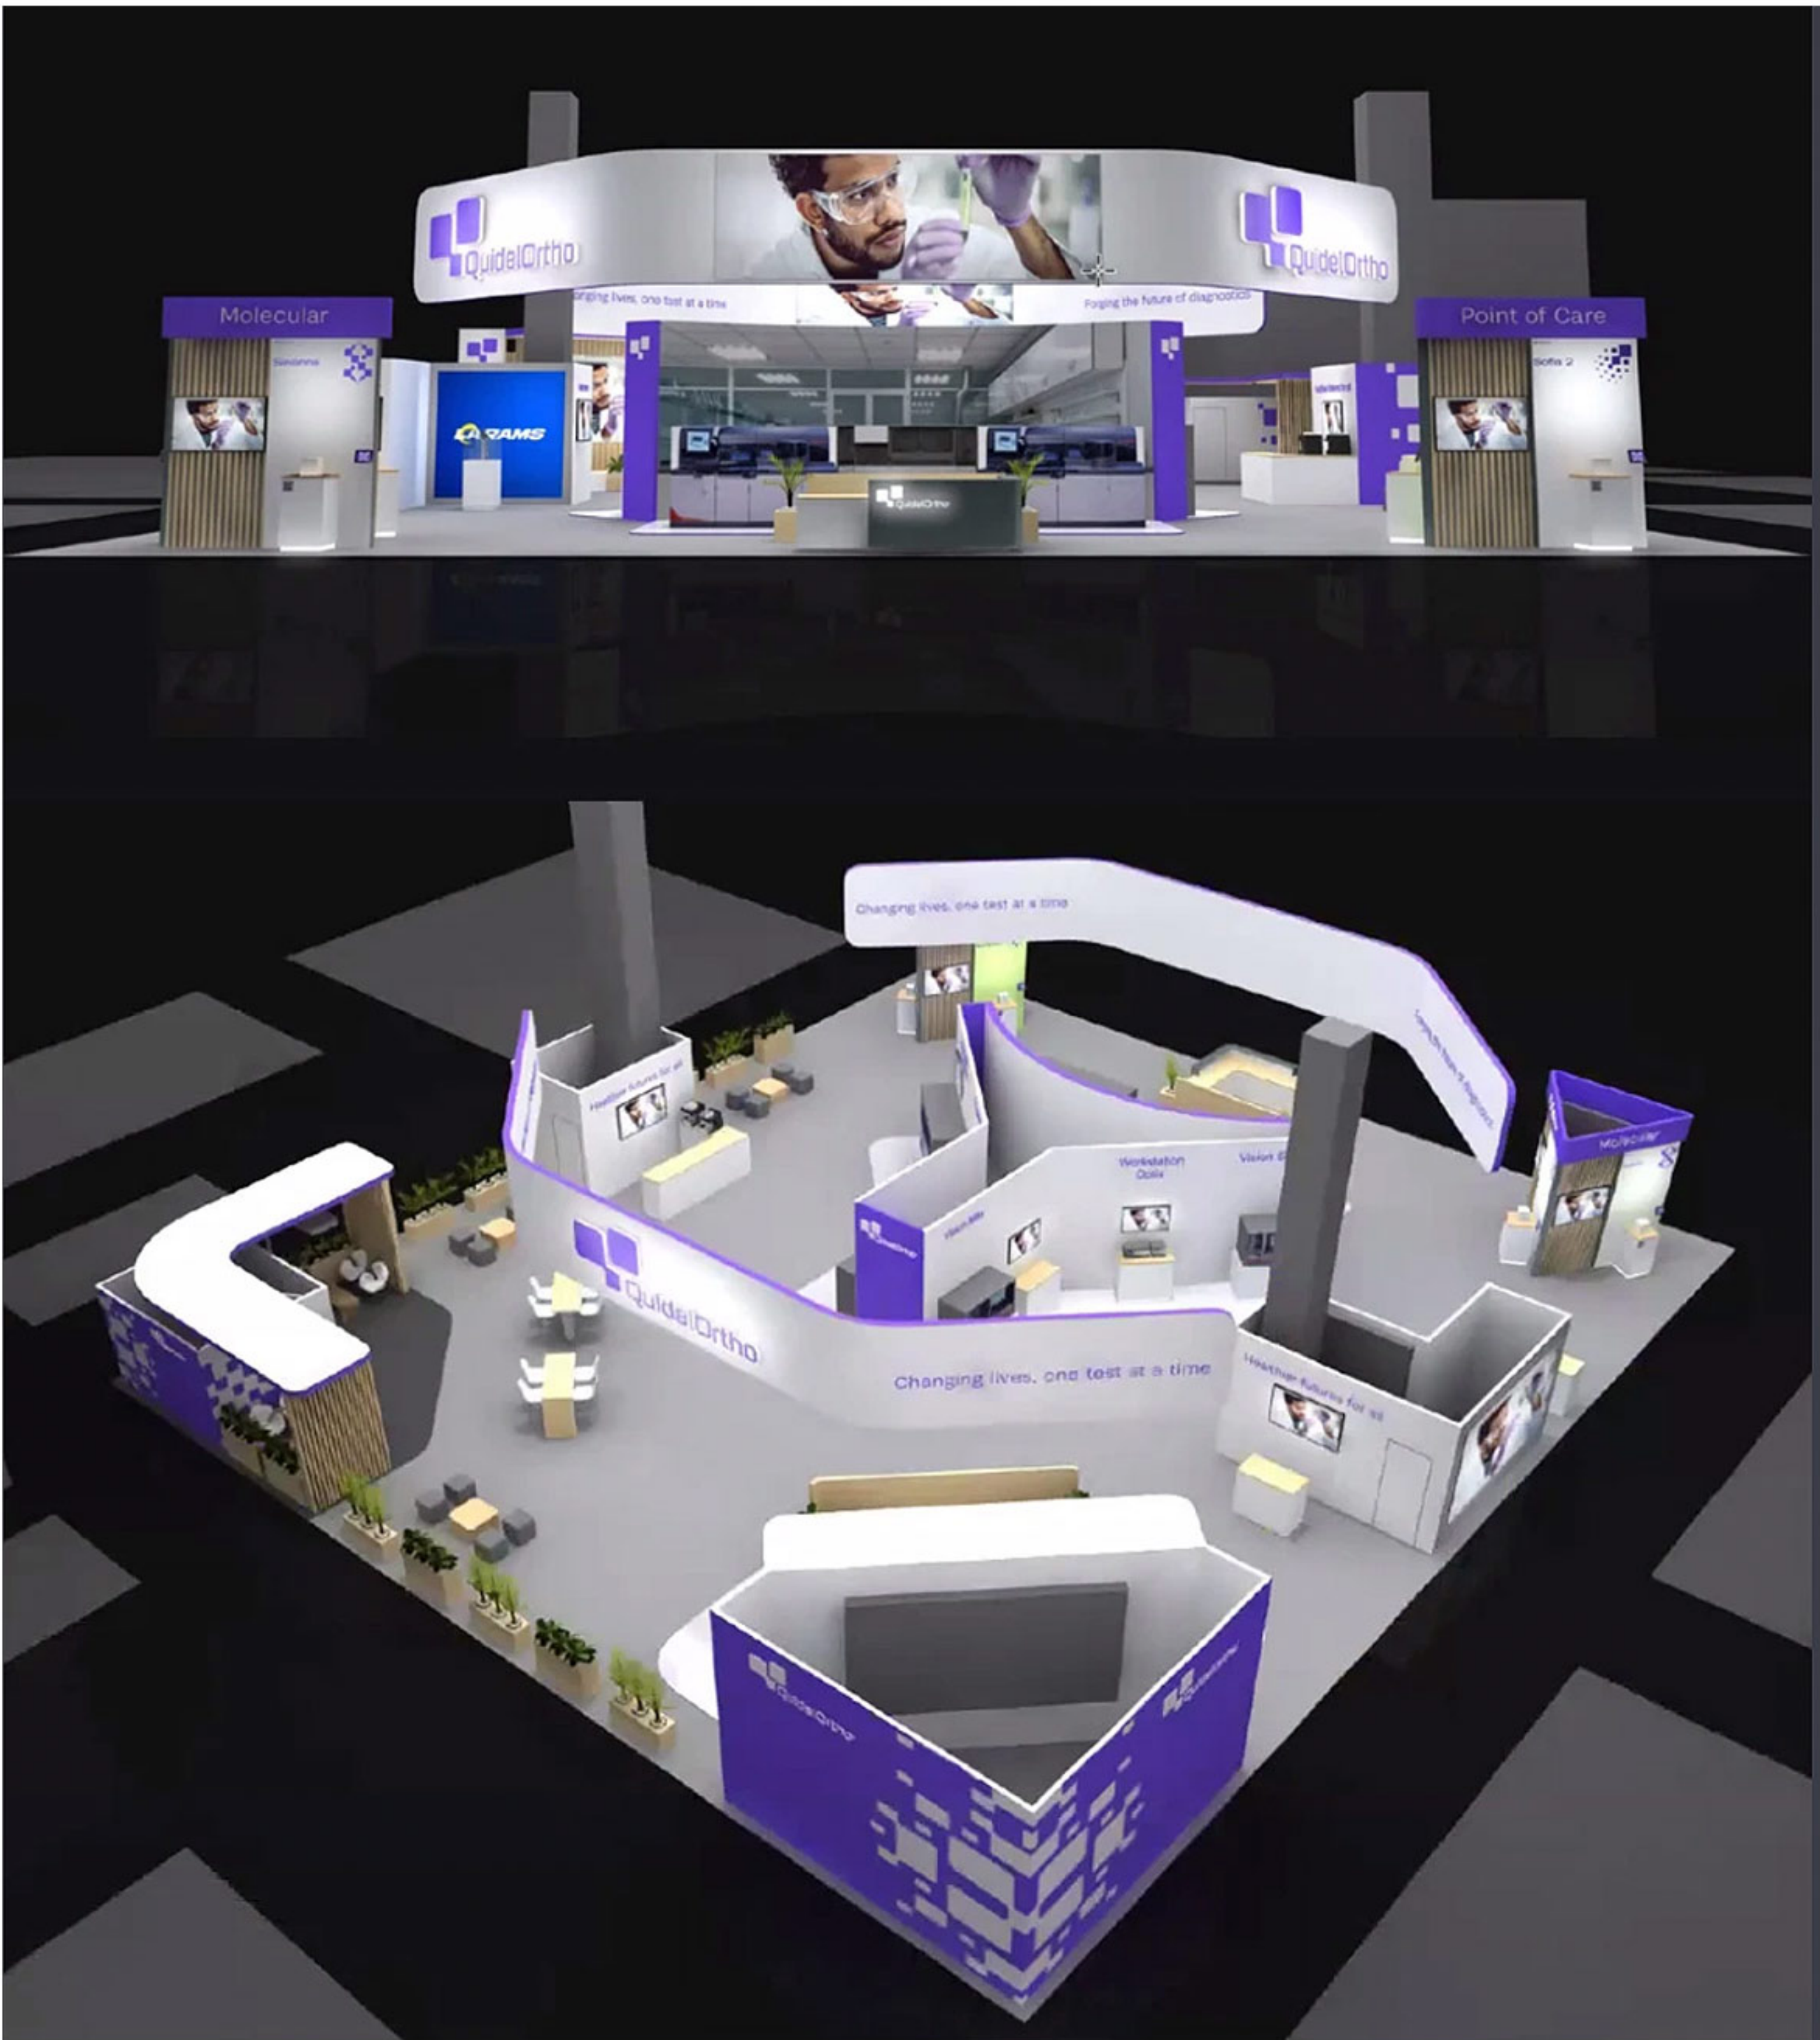

SAVE ON THEIR FAVORITE FOOD
Shop high-quality brands that meet our nutrition standards.

[Shop food](#)

CIELO VISTA

AMENITIES

RESIDENCE DESIGN FEATURES

- Spacious 7 and 8 Bedroom Floor Plans
- Full Size Air Conditioning & Dryer
- Ceramic or Hard Core
- Private Patio or Balcony
- In-Unit Laundry
- Hardwood Floors
- Granite Countertops
- Stainless Steel Appliances
- Walk-In Closets
- Pet-Friendly